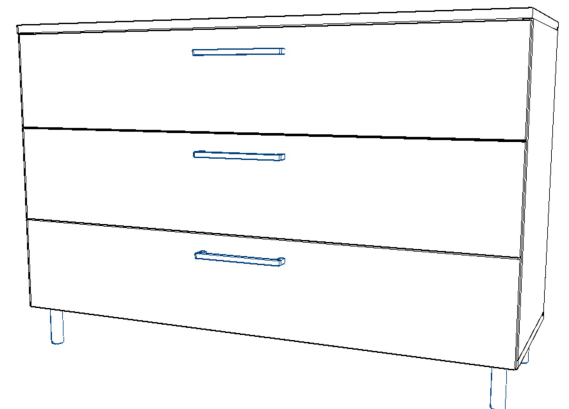

Transformable commode-table

Sizes:

Closed commode:

1200x805x430mm / 47,27x31,69x16,92 in

The opened table surface:

1350x1150mm / 53,15x45,28 in

Material: 18mm / 0,7 in laminated chipboard with shiny fronts

ATIM MENSOLA T-ABLE +39 aluminium hinge max 100 kgs / 45,45 lbs load equally distributed