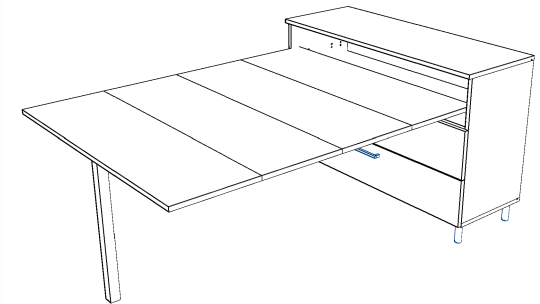

Transformable commode-table

Sizes:

Closed commode:

1200x805x430mm / 47,27x31,69x16,92 in

The opened table surface:

1350x1150mm / 53,15x45,28 in

Material: 18mm / 0,7 in laminated chipboard with shiny fronts

ATIM MENSOLA T-ABLE +39 aluminium hinge max 100 kgs / 45,45 lbs load equally distributed