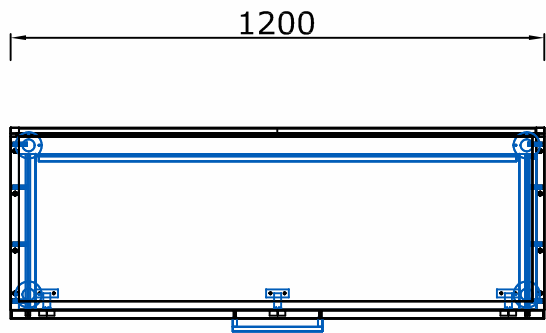

Transformable commode-table

Sizes:

Closed commode:

1200x805x430mm / 47,27x31,69x16,92 in

The opened table surface:

1350x1150mm / 53,15x45,28 in

Material: 18mm / 0,7 in laminated chipboard with shiny fronts

ATIM MENSOLA T-ABLE +39 aluminium hinge max 100 kgs / 45,45 lbs load equally distributed